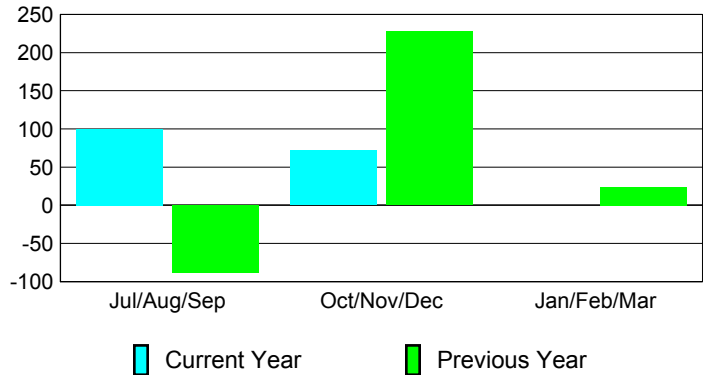

Club Results 2012-2013

Goal, New, Dropped, Gain/Loss

Comparison of Club Gain/Loss

Current Year Compared to the Previous Year

YTD Status Quo Clubs 2012-2013

Status Quo Clubs Compared to Status Quo Members

MEMBERSHIP

Membership Results
2012-2013

Membership
2011-2012

Month	Net Memb Goal	Actual New Memb	Actual Dropped Memb	Gain/Loss of Memb	Gain/Loss of Memb
Jul/Aug/Sep	70	140	-40	100	-89
Oct/Nov/Dec	120	208	-136	72	228
Jan/Feb/Mar	90				24
Totals	280	348	-176	172	163

Membership Results 2012-2013

Goal, New, Dropped, Gain/Loss

Comparison of Membership Gain/Loss

Current Year Compared to the Previous Year

Gender Comparison 2012-2013

Jul/Aug/Sep

Oct/Nov/Dec

Jan/Feb/Mar