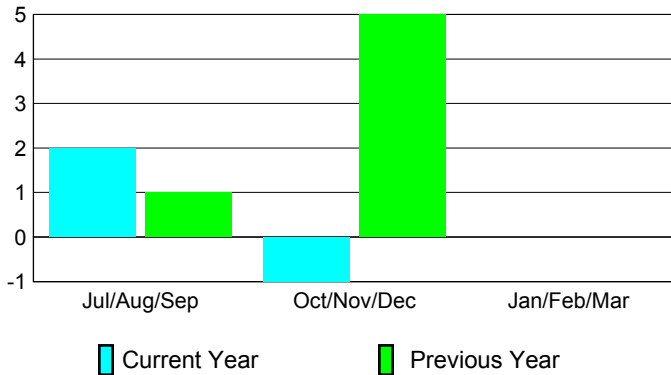

2012-2013 GMT Reports for District (or Undistricted) **District 305 N1**

GMT: VINOD KHANNA

Location: PAKISTAN

GMT CA: 6

CLUBS

Club Results
2012-2013

Clubs
2011-2012

Month	New Club Goal	Actual New Clubs	Actual Dropped Clubs	Gain/Loss of Clubs	Gain/Loss of Clubs
Jul/Aug/Sep	3	2	0	2	1
Oct/Nov/Dec	4	3	-4	-1	5
Jan/Feb/Mar	4				0
Totals	11	5	-4	1	6

Club Results 2012-2013

Goal, New, Dropped, Gain/Loss

Comparison of Club Gain/Loss

Current Year Compared to the Previous Year

YTD Status Quo Clubs 2012-2013

Status Quo Clubs Compared to Status Quo Members

MEMBERSHIP