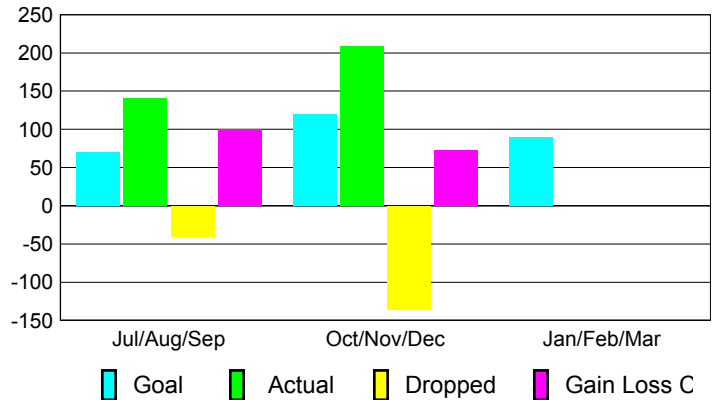

Membership Results 2012-2013

Goal, New, Dropped, Gain/Loss

Comparison of Membership Gain/Loss

Current Year Compared to the Previous Year