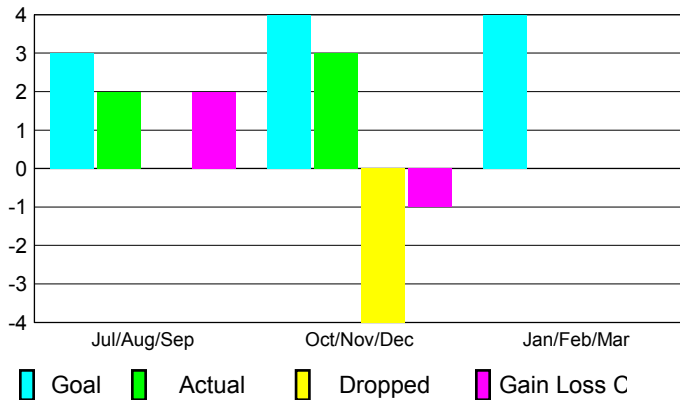

2012-2013 GMT Reports for District (or Undistricted) **District 305 N1**

GMT: VINOD KHANNA

Location: PAKISTAN

GMT CA: 6

CLUBS

Club Results
2012-2013

Clubs
2011-2012

Month	New Club Goal	Actual New Clubs	Actual Dropped Clubs	Gain/Loss of Clubs	Gain/Loss of Clubs
Jul/Aug/Sep	3	2	0	2	1
Oct/Nov/Dec	4	3	-4	-1	5
Jan/Feb/Mar	4				0
Totals	11	5	-4	1	6

Club Results 2012-2013

Goal, New, Dropped, Gain/Loss

Comparison of Club Gain/Loss

Current Year Compared to the Previous Year

YTD Status Quo Clubs 2012-2013

Status Quo Clubs Compared to Status Quo Members

MEMBERSHIP