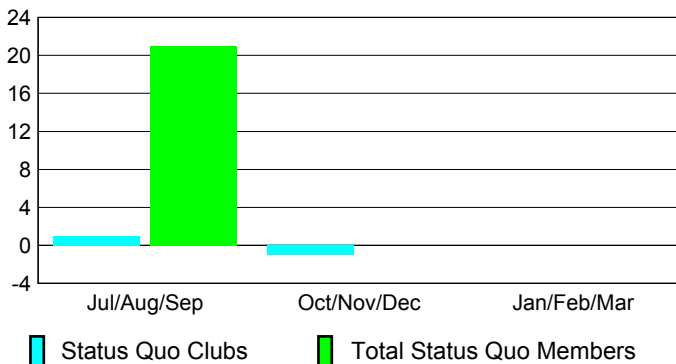

Club Results 2012-2013

Goal, New, Dropped, Gain/Loss

Comparison of Club Gain/Loss

Current Year Compared to the Previous Year

YTD Status Quo Clubs 2012-2013

Status Quo Clubs Compared to Status Quo Members

MEMBERSHIP

Membership Results
2012-2013

Membership
2011-2012

Month	Net Memb Goal	Actual New Memb	Actual Dropped Memb	Gain/Loss of Memb	Gain/Loss of Memb
Jul/Aug/Sep	70	140	-40	100	-89
Oct/Nov/Dec	120	208	-136	72	228
Jan/Feb/Mar	90				24
Totals	280	348	-176	172	163